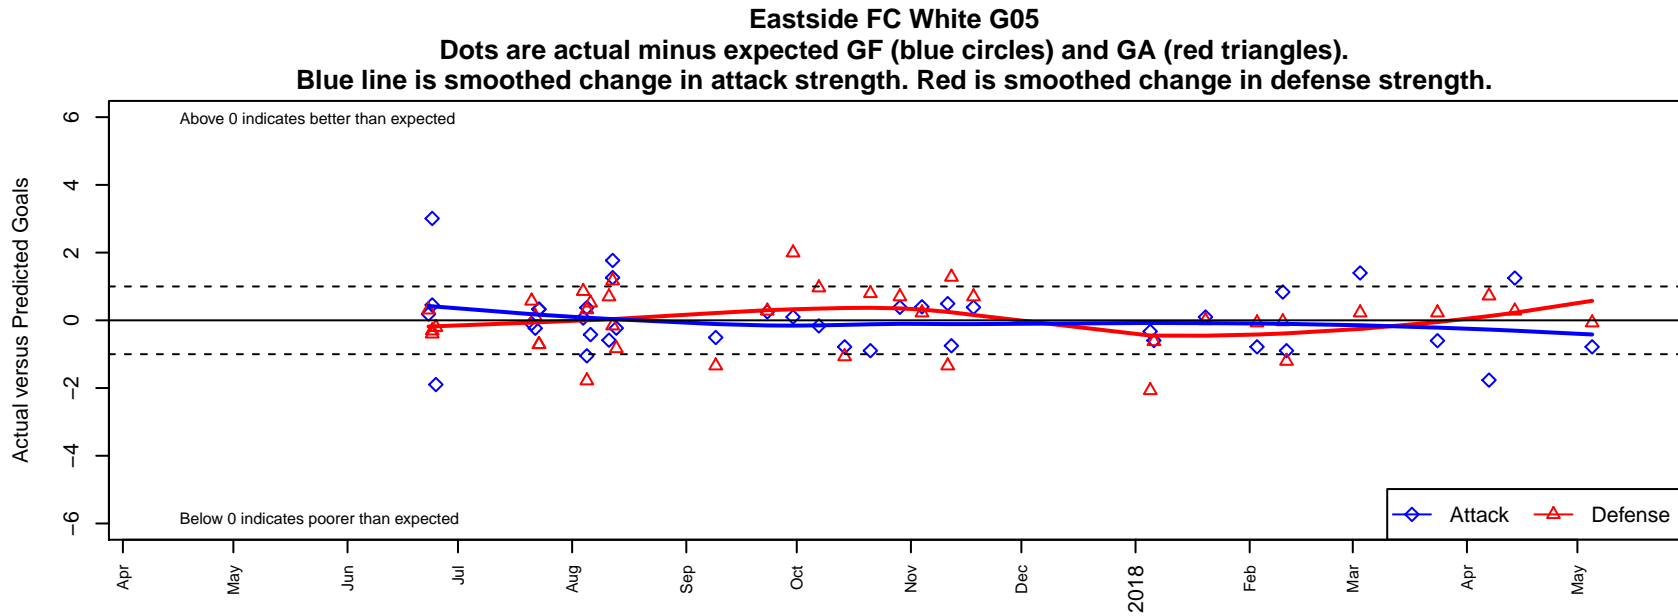

Eastside FC White G05

Eastside FC
 Preston, WA
 G05 total strength=1184
 attack=3.85 defense=3.71
 fall league = RCL G05 Div 2

alt names used:
 Eastside FC G05 White
 Eastside FC G05 White B
 Eastside G05 White
 Eastside G05 White
 Eastside FC G05 White
 Eastside G05 White
 Eastside FC G05 White B

**attack and defense variance (black dot)
relative to other teams
and top 10 in region**

**attack and defense rating
relative to others at age
and all opponents in last 13 months**

Performance relative to 13 month average