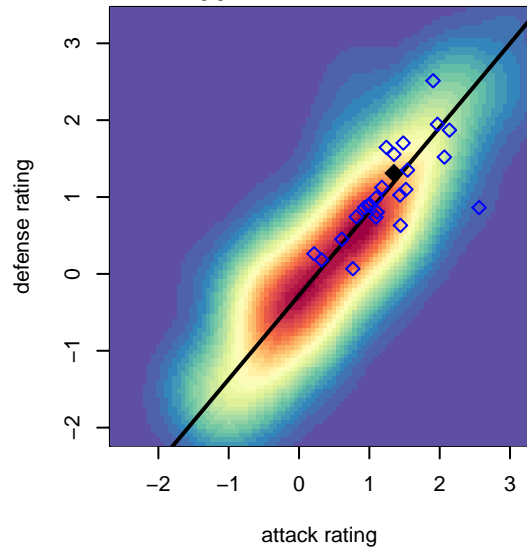

Eastside FC White G05

Eastside FC
 Preston, WA
 G05 total strength=1184
 attack=3.85 defense=3.71
 fall league = RCL G05 Div 2

alt names used:
 Eastside FC G05 White
 Eastside FC G05 White B
 Eastside G05 White
 Eastside G05 White
 Eastside FC G05 White
 Eastside G05 White
 Eastside FC G05 White B

**attack and defense variance (black dot)
relative to other teams
and top 10 in region**

**attack and defense rating
relative to others at age
and all opponents in last 13 months**

Performance relative to 13 month average