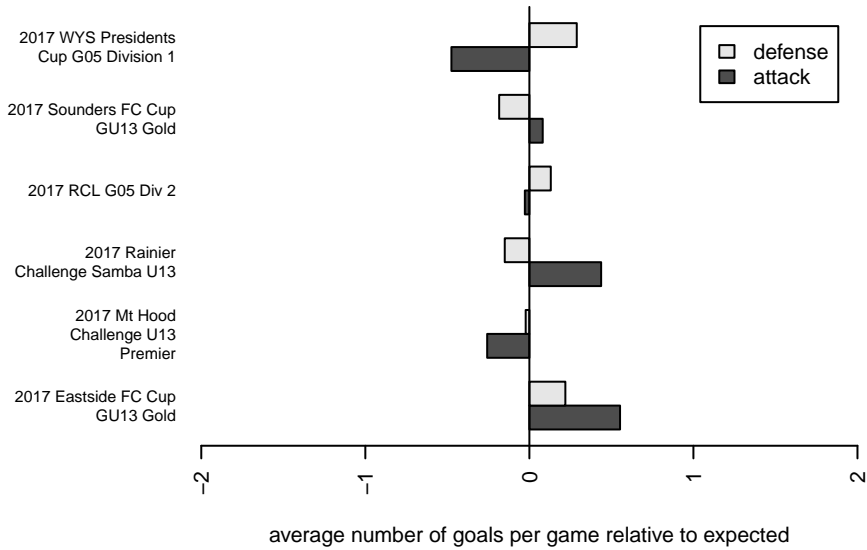

Eastside FC White G05

Eastside FC
 Preston, WA
 G05 total strength=1184
 attack=3.85 defense=3.71
 fall league = RCL G05 Div 2

alt names used:
 Eastside FC G05 White
 Eastside FC G05 White B
 Eastside G05 White
 Eastside G05 White
 Eastside FC G05 White
 Eastside G05 White
 Eastside FC G05 White B

Venues played:
 2017 Rainier Challenge Samba U13
 2017 Sounders FC Cup GU13 Gold
 2017 Mt Hood Challenge U13 Premier
 2017 Eastside FC Cup GU13 Gold
 2017 RCL G05 Div 2
 2017 PacNW Winter Classic 2005 Premier
 2017 WYS Presidents Cup G05 Division 1

**attack and defense variance (black dot)
relative to other teams
and top 10 in region**

**attack and defense rating
relative to others at age
and all opponents in last 13 months**

Performance relative to 13 month average