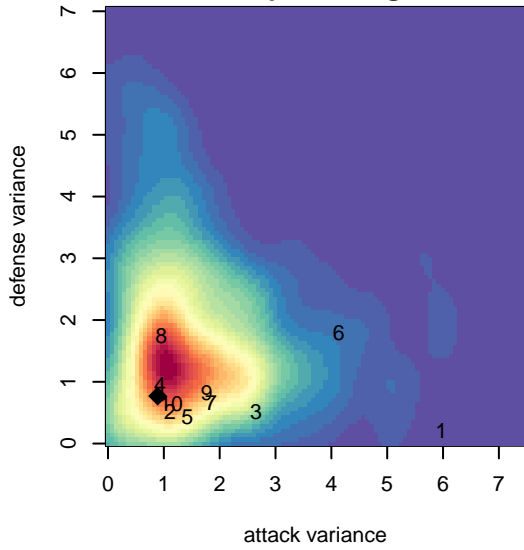

Eastside FC White G05

Eastside FC
 Preston, WA
 G05 total strength=1184
 attack=3.85 defense=3.71
 fall league = RCL G05 Div 2

alt names used:
 Eastside FC G05 White
 Eastside FC G05 White B
 Eastside G05 White
 Eastside G05 White
 Eastside FC G05 White
 Eastside G05 White
 Eastside FC G05 White B

**attack and defense variance (black dot)
relative to other teams
and top 10 in region**

**attack and defense rating
relative to others at age
and all opponents in last 13 months**

Performance relative to 13 month average