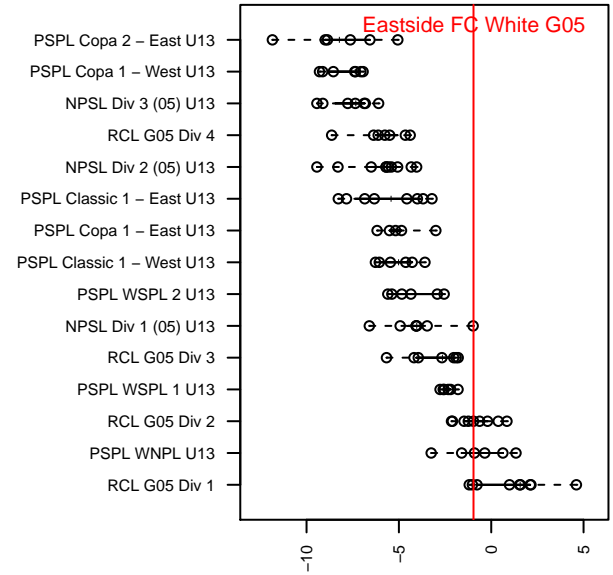

Eastside FC White G05

Eastside FC
 Preston, WA
 G05 total strength=1184
 attack=3.85 defense=3.71
 fall league = RCL G05 Div 2

alt names used:
 Eastside FC G05 White
 Eastside FC G05 White B
 Eastside G05 White
 Eastside G05 White
 Eastside FC G05 White
 Eastside G05 White
 Eastside FC G05 White B

**attack and defense variance (black dot)
relative to other teams
and top 10 in region**

**attack and defense rating
relative to others at age
and all opponents in last 13 months**

Performance relative to 13 month average