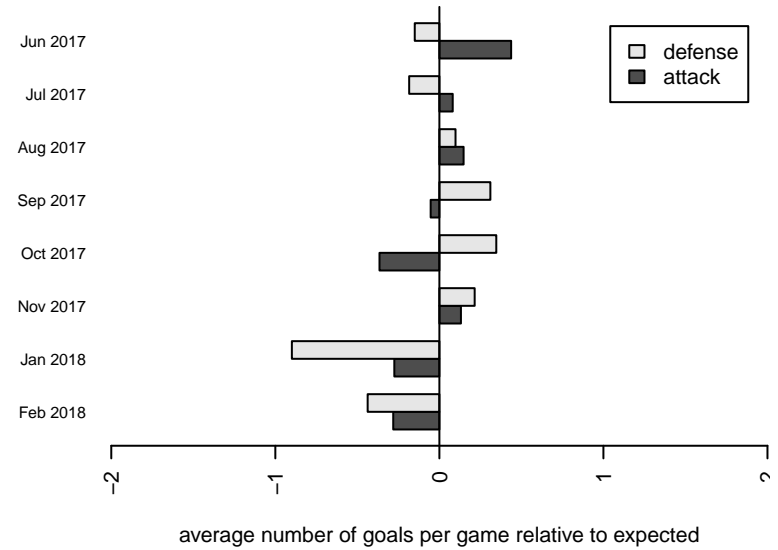

Performance relative to 13 month average